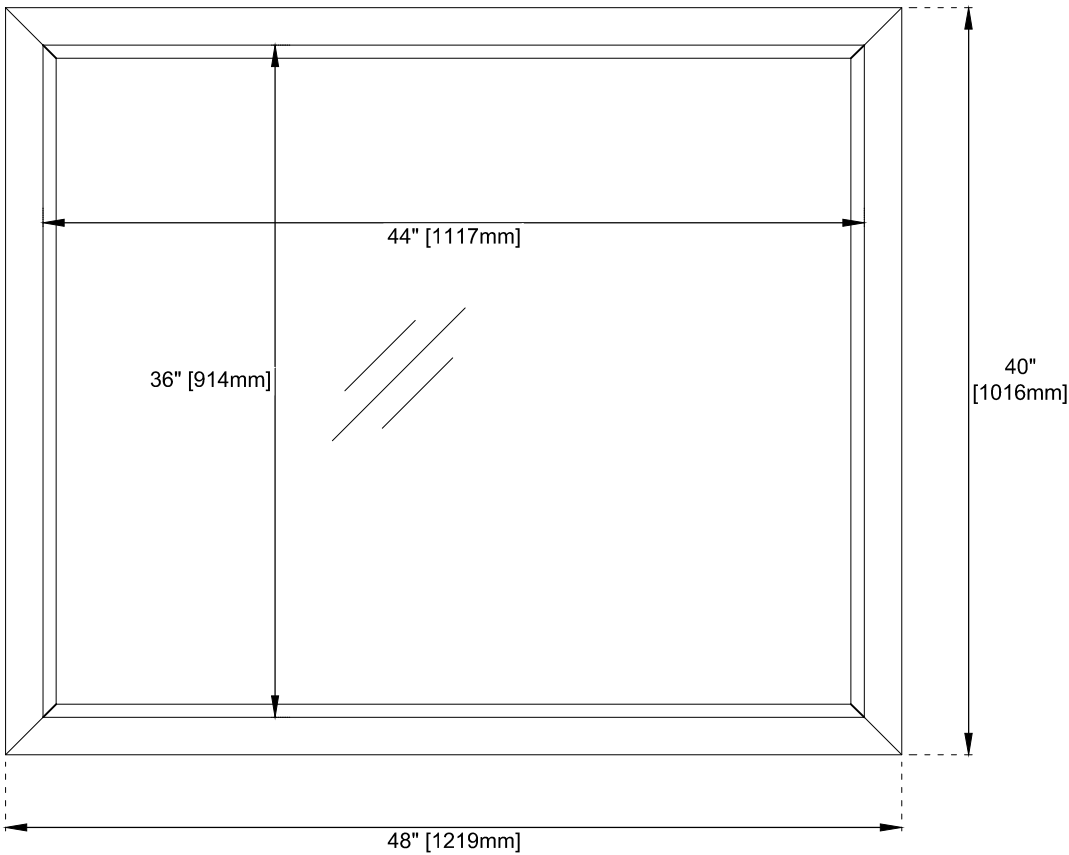

48" Glenbrooke Rectangular Mirror

JAMES MARTIN
VANITIES™

735-M48-BKO / 735-M48-BW
735-M48-SC / 735-M48-UGR

Top View

Front View

Side View

Visit website for warranty and installation information
www.jamesmartinvanities.com

Version:202212