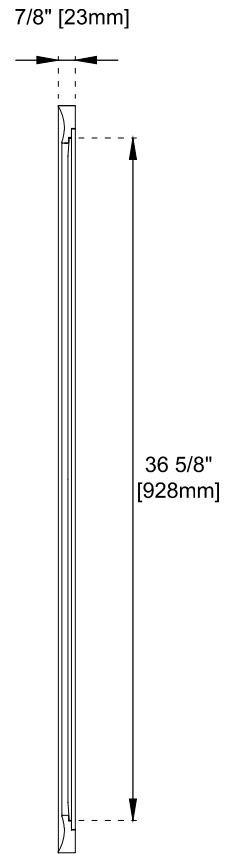

48" Glenbrooke Rectangular Mirror

735-M48-BKO / 735-M48-BW
735-M48-SC / 735-M48-UGR

JAMES MARTIN
VANITIES™

Features

Materials
Solids (Species): Yellow Poplar
Veneers: N/A
Panels: Plywood
Bevel on Mirror: 1"

Dimension

Width: 48"
Depth: 7/8"
Height: 40"

Visit website for warranty and installation information
www.jamesmartinvanities.com

Version: 202212

48" Glenbrooke Rectangular Mirror

JAMES MARTIN
VANITIES™

735-M48-BKO / 735-M48-BW
735-M48-SC / 735-M48-UGR

Top View

Front View

Side View

Visit website for warranty and installation information
www.jamesmartinvanities.com

Version:202212