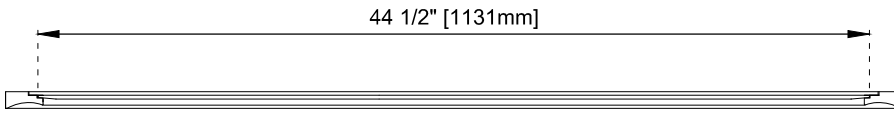

Dimension

Width: 48"
Depth: 7/8"
Height: 40"

Visit website for warranty and installation information
www.jamesmartinvanities.com

Version: 202212

48" Glenbrooke Rectangular Mirror

JAMES MARTIN
VANITIES™

735-M48-BKO / 735-M48-BW
735-M48-SC / 735-M48-UGR